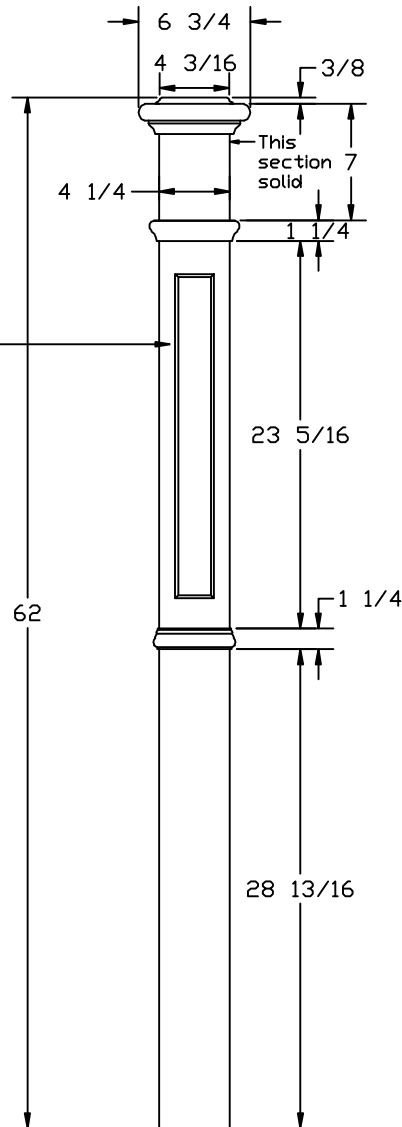

RECESSED PANEL
1-15/16" WIDE x 19-1/2" LONG.

L.J. Smith
Stair Systems

35280 Scio-Bowerston Road
Bowerston, OH 44695-9731

Drawing Name		
LJ-4394 (RECESSED)		
Date	Scale	VEND
09/12/2006	DO NOT SCALE	EDH
File Name	DESTROY PREVIOUS PRINTS	
LJ4394	SALES